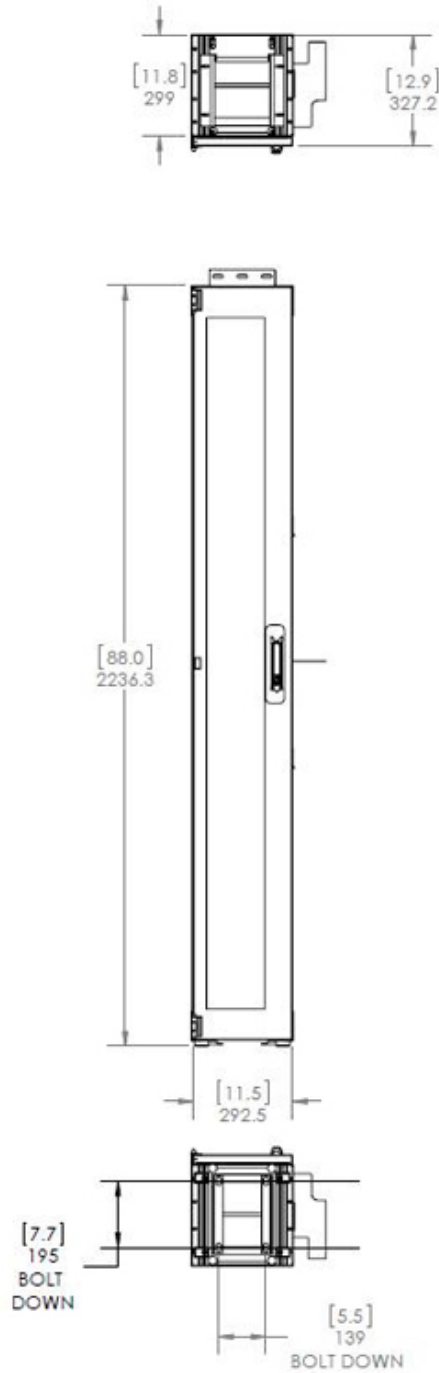

CDR - Cable distribution rack

Description

CDR03, patch cord management, 47U x 300 x 300mm, perforated door, black
CDR03-47U-BK-PDL0-STA

Features

- Only 300 mm deep and completely front-accessible
- Lightweight 2-post design for improved access to cables
- Can be used separately for storing overlength of cables or in combination with a rack of 900 mm to create a 1200 mm wide rack
- Integrated cable management
- Perforated doors to match nearby equipment cabinets
- Quick release doors without tools
- Large apertures for all cable types, sizes and quantities
- Side by side mounting with clear cable routing

Technical data

Mechanical data

Characteristics	Values
Product family	CDR
Rack type	Cabling rack
Dimension (Width x Length x Height) (mm)	300 x 300 x 2200
Dimension (Width x Length x Height) (inch)	11.8 x 11.8 x 86.6
Rack height (U)	47
Weight (kg)	56.3
Weight (lbs)	124.1
Material Frame	aluminium
Material Cover	metal sheet
Colour Frame	silver
Colour Cover	jet black (RAL 9005)

CDR - Cable distribution rack

Technical drawing

Ordering information

Description	Item number
CDR03, patch cord management, 47U x 300 x 300mm, perforated door, black	85029083

Related Documents

Installation manual	DOC-0000719356
---------------------	----------------